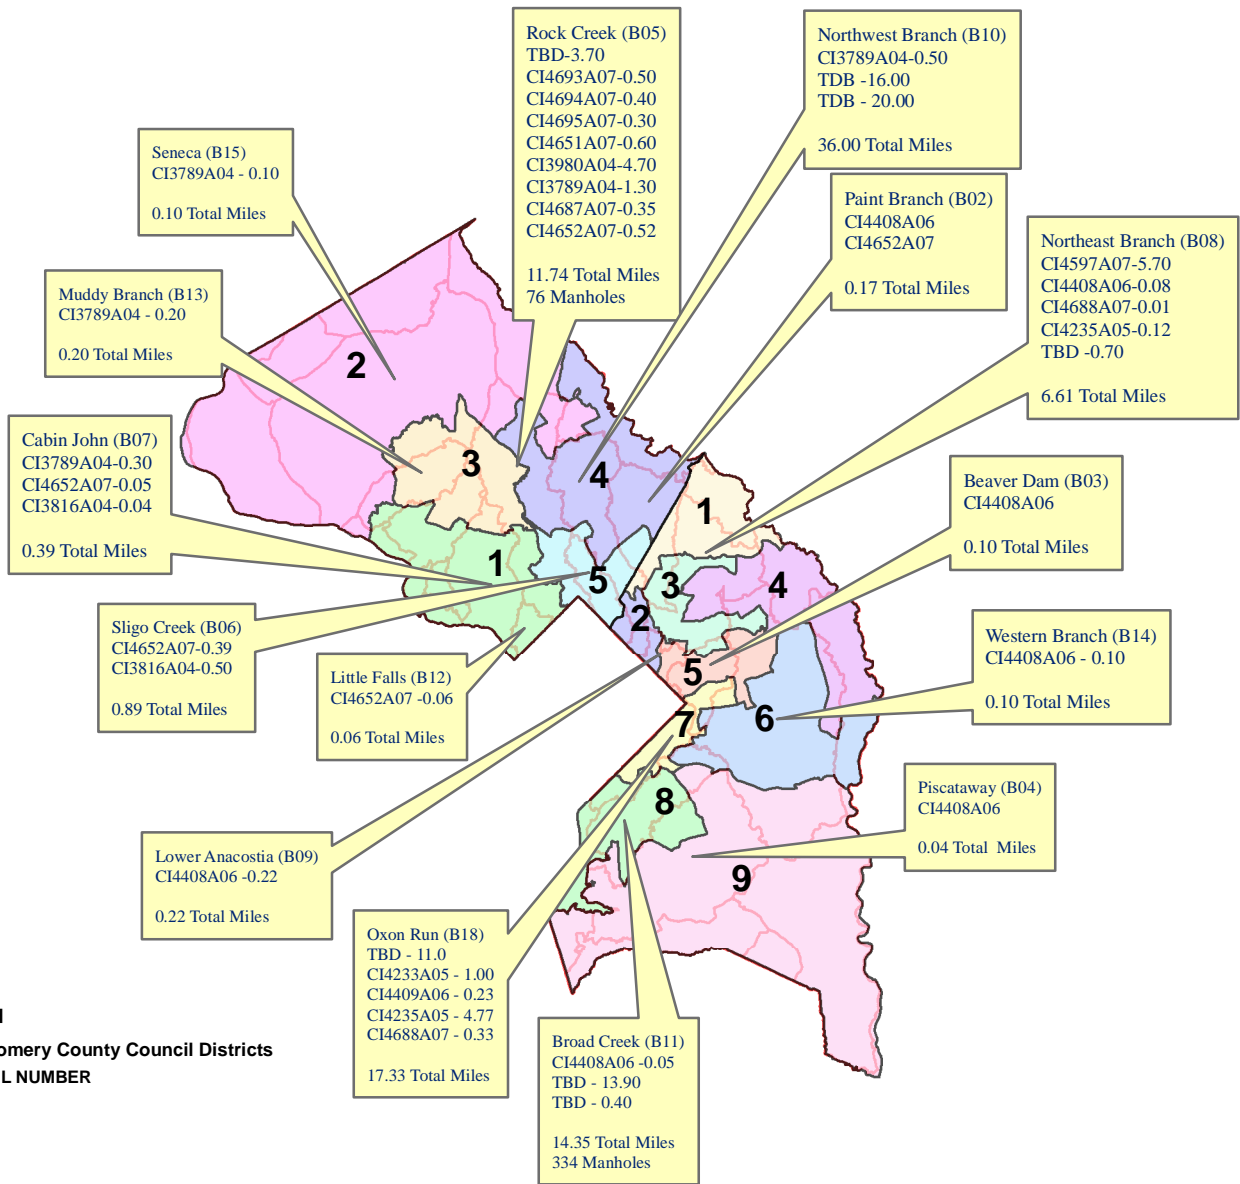

SEWER REHABILITATION PROJECTS BY BASIN

Legend

Montgomery County Council Districts

COUNCIL NUMBER

Prince George's County Council Districts

COUNCIL NUMBER

Basin boundary