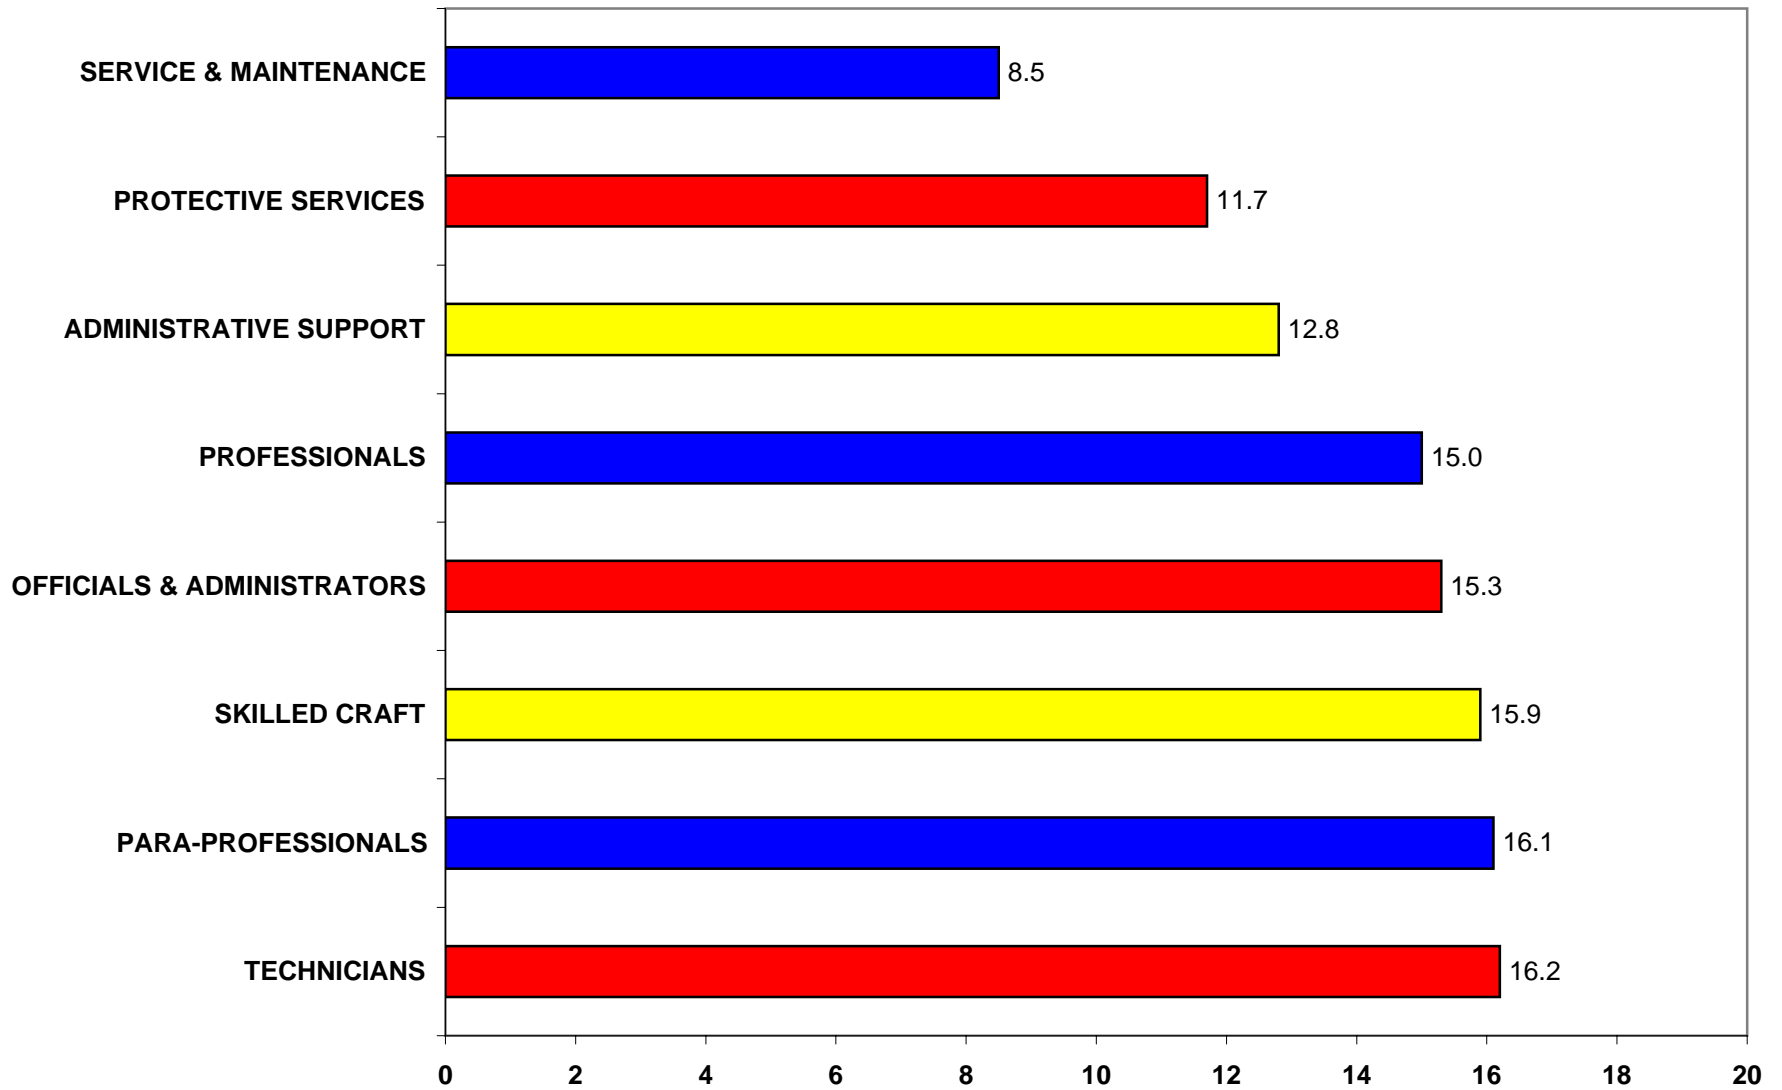

2008 WSSC AVERAGE YEARS OF SERVICE BY JOB CATEGORY
(BASED ON 12/27/08 DATA)

Years of Service