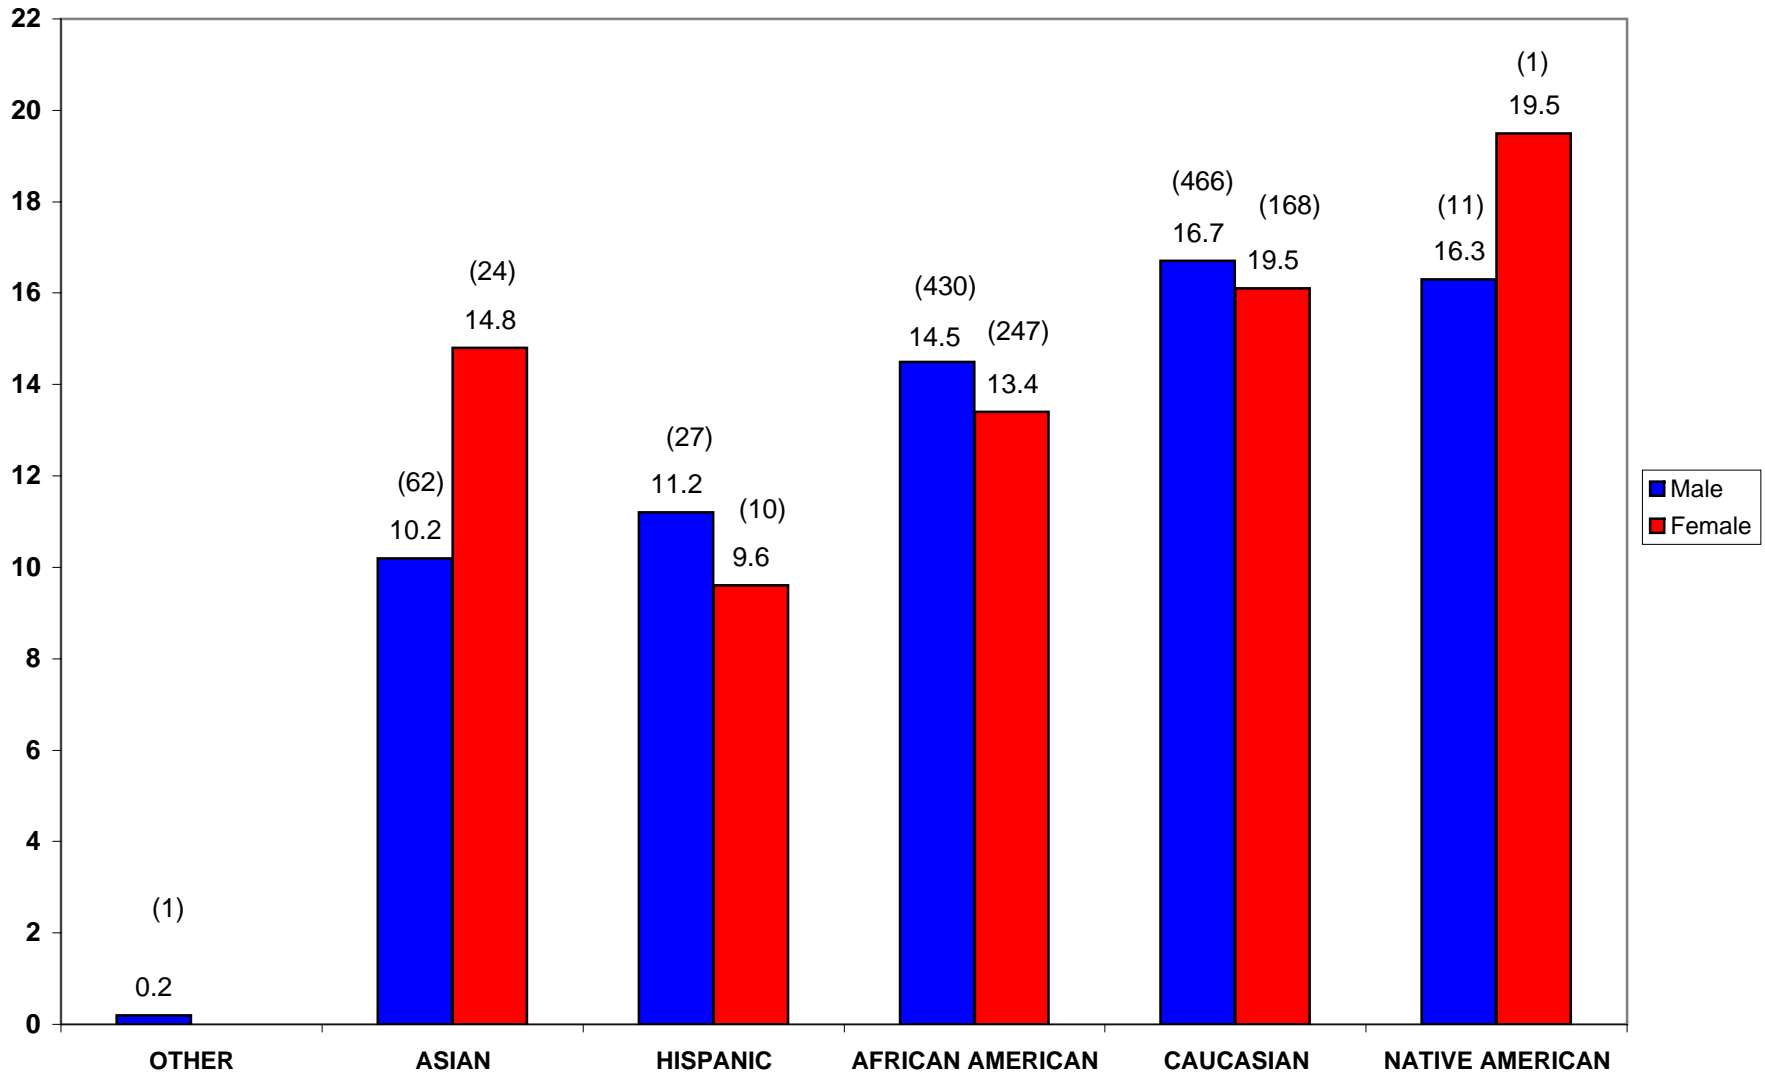

2008 WSSC EMPLOYEE AVERAGE YEARS OF SERVICE BY GENDER AND ETHNICITY
 (BASED ON 12/27/08 DATA)

() = Employee Count