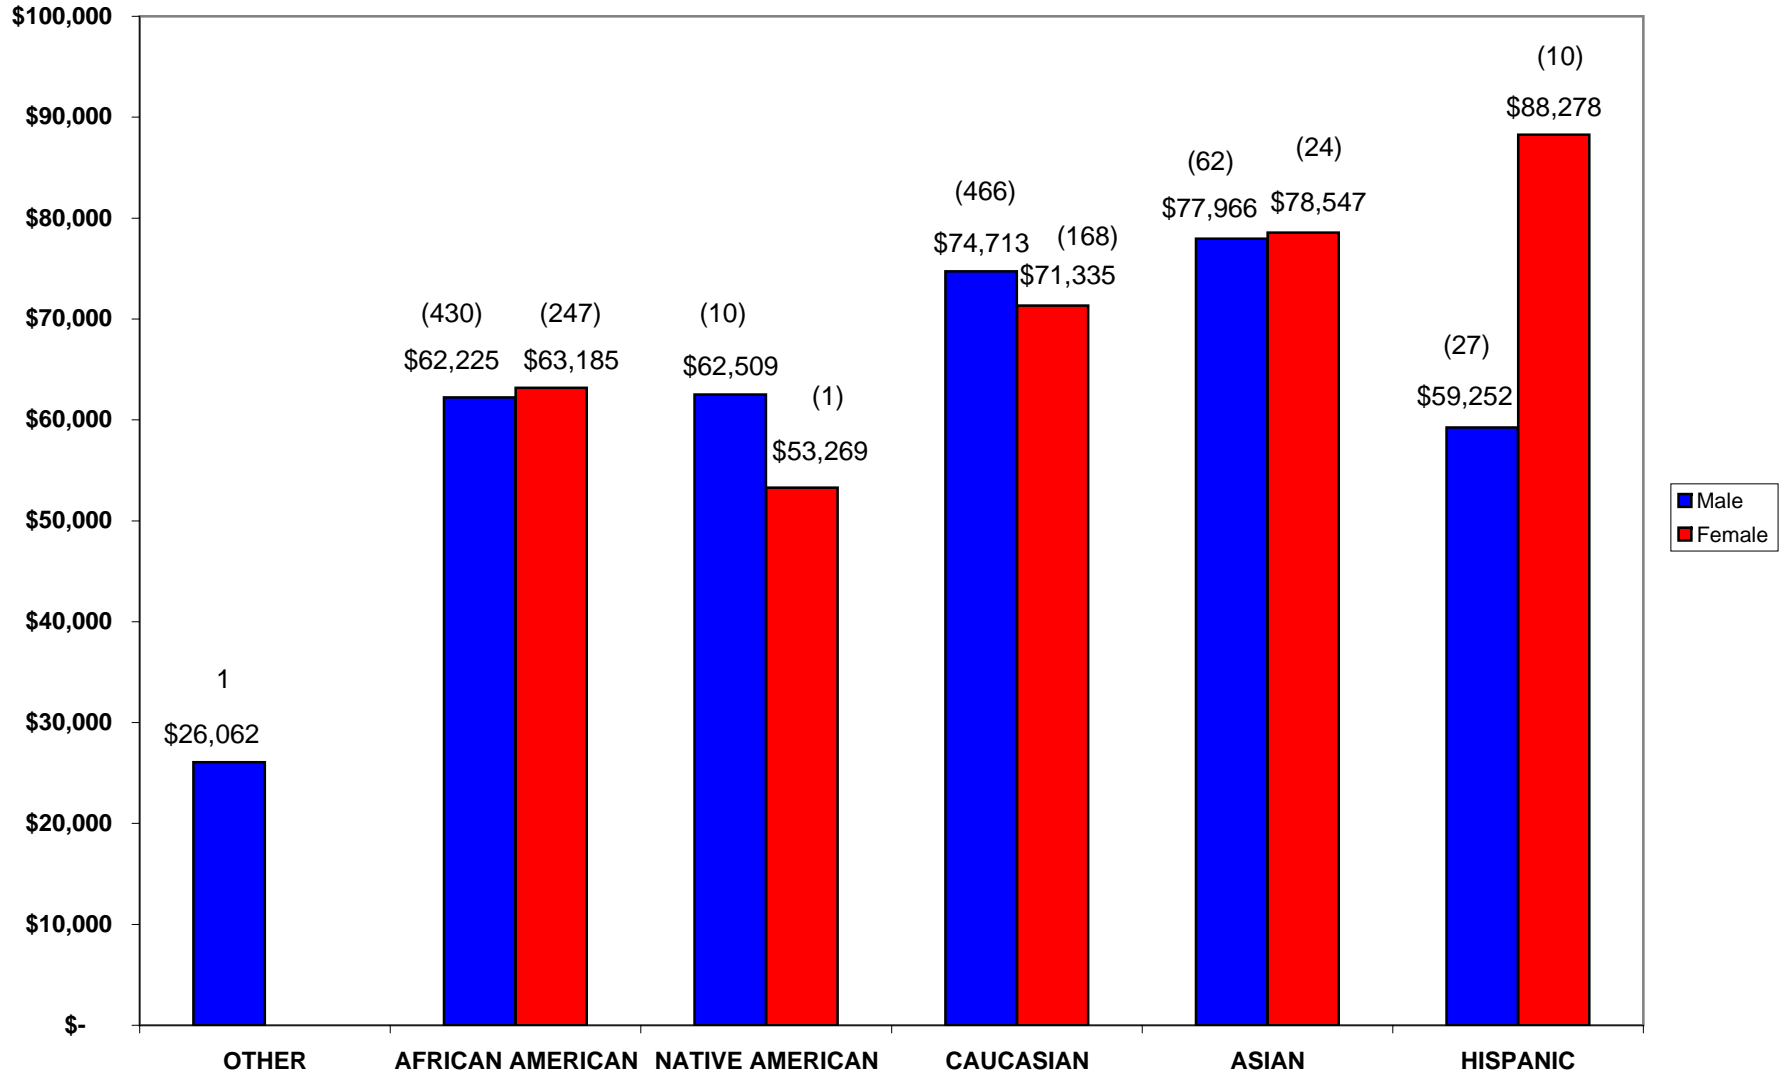

2008 WSSC AVERAGE BASE PAY BY GENDER AND ETHNICITY
 (BASED ON 12/27/08 DATA)

() = Employee Count